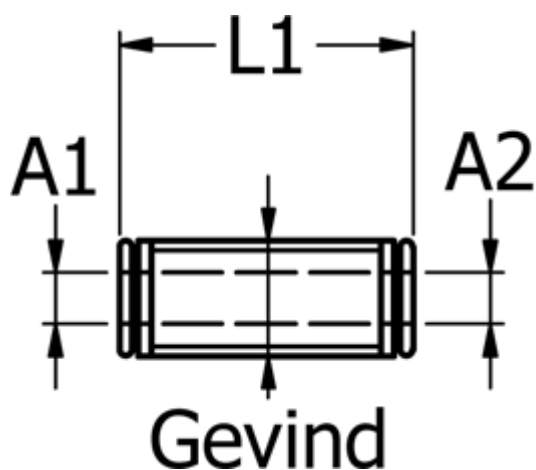

Article number: 5867470033

Description: Metal fitting 747.003-3 - Ø3/Ø3
Push-in straight connector

Measures

Ext. hose diameter A1 = 3

Ext. hose diameter A2 = 3

L1 = 18.4

Thread = M8x0,75